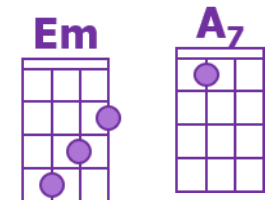

[G] = Single-strum

Intro (come on 1)

1 ... 2 ... 3 ... 4 ... 1 ...

[Am] [Am9] [Am] [Am9] [G] [C] [G] [C]

[Am] I never [Am9] thought I'd miss you, [Am]
 Half as [Am9] much, as I [G] do. [C][G][C]
 [Am] And I never [Am9] thought I'd feel this [Am] way,
 The way I [Am9] feel, about [G] you. [C][G][C]

Pre-Chorus [Em] As soon as I [A7] wake up,
 Every [Dm] night, every [E7] day. [Am]
 I know that it's [C] you I need,
 To [Am7] take the blues [D7] away.

Chorus [G] It must be [Bm7] love, [Em7] love, [C] love. [D]
 [G] It must be [Bm7] love, [Em7] love, [C] love. [D]
 [C] Nothing [Em] more, [C] nothing [Em] less.
 [C] Love is the [D] best.

Pre-Chorus [Em] I've got to be [A7] near you,
 Every [Dm] night, every [E7] day. [Am]
 I know that it's [C] you I need,
 To [Am7] take the blues [D7] away.

Chorus [G] It must be [Bm7] love, [Em7] love, [C] love. [D]
 [G] It must be [Bm7] love, [Em7] love, [C] love. [D]
 [C] Nothing [Em] more, [C] nothing [Em] less.
 [C] Love is the [D] best.

Chorus [G] It must be [Bm7] love, [Em7] love, [C] love. [D]
 [G] It must be [Bm7] love, [Em7] love, [C] love. [D]
 [C] Nothing [Em] more, [C] nothing [Em] less.
 [C] Love is the [D] best.

[Am] [Am9] [Am] [Am9] [G]
 Single-strum the last chord