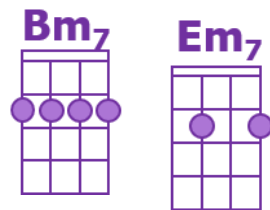

[G] = Single-strum

Intro (come on 1)

1 ... 2 ... 3 ... 4 ... 1 ...

[Am] [Am9] [Am] [Am9] [G] [C] [G] [C]

[Am] I never [Am9] thought I'd miss you, [Am]
 Half as [Am9] much, as I [G] do. [C][G][C]
 [Am] And I never [Am9] thought I'd feel this [Am] way,
 The way I [Am9] feel, about [G] you. [C][G][C]

Pre-Chorus [Em] As soon as I [A7] wake up,
 Every [Dm] night, every [E7] day. [Am]
 I know that it's [C] you I need,
 To [Am7] take the blues [D7] away.

Chorus [G] It must be [Bm7] love, [Em7] love, [C] love. [D]
 [G] It must be [Bm7] love, [Em7] love, [C] love. [D]
 [C] Nothing [Em] more, [C] nothing [Em] less.
 [C] Love is the [D] best.

[Am] [Am9] [Am] [Am9] [G] [C] [G] [C]

[Am] How can it [Am9] be that we can,
 [Am] Say so [Am9] much, without [G] words. [C][G][C]
 [Am] Bless you and [Am9] bless me,
 [Am] Bless the [Am9] bees, and the [G] birds. [C][G][C]

Pre-Chorus [Em] I've got to be [A7] near you,
 Every [Dm] night, every [E7] day. [Am]
 I know that it's [C] you I need,
 To [Am7] take the blues [D7] away.

Chorus [G] It must be [Bm7] love, [Em7] love, [C] love. [D]
 [G] It must be [Bm7] love, [Em7] love, [C] love. [D]
 [C] Nothing [Em] more, [C] nothing [Em] less.
 [C] Love is the [D] best.