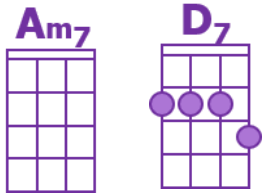

[G] = Single-strum

Intro (come on 1)

1 ... 2 ... 3 ... 4 ... 1 ...

[Am] [Am9] [Am] [Am9] [G] [C] [G] [C]

[Am] I never [Am9] thought I'd miss you, [Am]
 Half as [Am9] much, as I [G] do. [C][G][C]
 [Am] And I never [Am9] thought I'd feel this [Am] way,
 The way I [Am9] feel, about [G] you. [C][G][C]

Pre-Chorus [Em] As soon as I [A7] wake up,
 Every [Dm] night, every [E7] day. [Am]
 I know that it's [C] you I need,
 To [Am7] take the blues [D7] away.

Chorus [G] It must be [Bm7] love, [Em7] love, [C] love. [D]
 [G] It must be [Bm7] love, [Em7] love, [C] love. [D]
 [C] Nothing [Em] more, [C] nothing [Em] less.
 [C] Love is the [D] best.

Pre-Chorus [Em] I've got to be [A7] near you,
 Every [Dm] night, every [E7] day. [Am]
 I know that it's [C] you I need,
 To [Am7] take the blues [D7] away.

Chorus [G] It must be [Bm7] love, [Em7] love, [C] love. [D]
 [G] It must be [Bm7] love, [Em7] love, [C] love. [D]
 [C] Nothing [Em] more, [C] nothing [Em] less.
 [C] Love is the [D] best.

Chorus [G] It must be [Bm7] love, [Em7] love, [C] love. [D]
 [G] It must be [Bm7] love, [Em7] love, [C] love. [D]
 [C] Nothing [Em] more, [C] nothing [Em] less.
 [C] Love is the [D] best.

[Am] [Am9] [Am] [Am9] [G]
 Single-strum the last chord