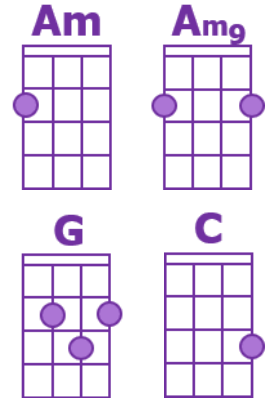

[G] = Single-strum

Intro (come on 1)

1 ... 2 ... 3 ... 4 ... 1 ...

[Am] [Am9] [Am] [Am9] [G] [C] [G] [C]

[Am] I never [Am9] thought I'd miss you, [Am]
 Half as [Am9] much, as I [G] do. [C][G][C]
 [Am] And I never [Am9] thought I'd feel this [Am] way,
 The way I [Am9] feel, about [G] you. [C][G][C]

Pre-Chorus [Em] As soon as I [A7] wake up,
 Every [Dm] night, every [E7] day. [Am]
 I know that it's [C] you I need,
 To [Am7] take the blues [D7] away.

Chorus [G] It must be [Bm7] love, [Em7] love, [C] love. [D]
 [G] It must be [Bm7] love, [Em7] love, [C] love. [D]
 [C] Nothing [Em] more, [C] nothing [Em] less.
 [C] Love is the [D] best.

Pre-Chorus [Em] I've got to be [A7] near you,
 Every [Dm] night, every [E7] day. [Am]
 I know that it's [C] you I need,
 To [Am7] take the blues [D7] away.

Chorus [G] It must be [Bm7] love, [Em7] love, [C] love. [D]
 [G] It must be [Bm7] love, [Em7] love, [C] love. [D]
 [C] Nothing [Em] more, [C] nothing [Em] less.
 [C] Love is the [D] best.

Chorus [G] It must be [Bm7] love, [Em7] love, [C] love. [D]
 [G] It must be [Bm7] love, [Em7] love, [C] love. [D]
 [C] Nothing [Em] more, [C] nothing [Em] less.
 [C] Love is the [D] best.

[Am] [Am9] [Am] [Am9] [G]
 Single-strum the last chord