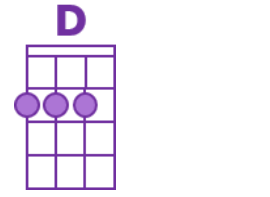

[Am] [Am9] [Am] [Am9] [G]
Single-strum the last chord