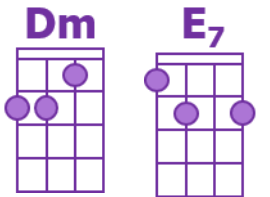

[G] = Single-strum

Intro (come on 1)

1 ... 2 ... 3 ... 4 ... 1 ...

[Am] [Am9] [Am] [Am9] [G] [C] [G] [C]

[Am] I never [Am9] thought I'd miss you, [Am]
 Half as [Am9] much, as I [G] do. [C][G][C]
 [Am] And I never [Am9] thought I'd feel this [Am] way,
 The way I [Am9] feel, about [G] you. [C][G][C]

Pre-Chorus [Em] As soon as I [A7] wake up,
 Every [Dm] night, every [E7] day. [Am]
 I know that it's [C] you I need,
 To [Am7] take the blues [D7] away.

Chorus [G] It must be [Bm7] love, [Em7] love, [C] love. [D]
 [G] It must be [Bm7] love, [Em7] love, [C] love. [D]
 [C] Nothing [Em] more, [C] nothing [Em] less.
 [C] Love is the [D] best.

Pre-Chorus [Em] I've got to be [A7] near you,
 Every [Dm] night, every [E7] day. [Am]
 I know that it's [C] you I need,
 To [Am7] take the blues [D7] away.

Chorus [G] It must be [Bm7] love, [Em7] love, [C] love. [D]
 [G] It must be [Bm7] love, [Em7] love, [C] love. [D]
 [C] Nothing [Em] more, [C] nothing [Em] less.
 [C] Love is the [D] best.

Chorus [G] It must be [Bm7] love, [Em7] love, [C] love. [D]
 [G] It must be [Bm7] love, [Em7] love, [C] love. [D]
 [C] Nothing [Em] more, [C] nothing [Em] less.
 [C] Love is the [D] best.

[Am] [Am9] [Am] [Am9] [G]
 Single-strum the last chord