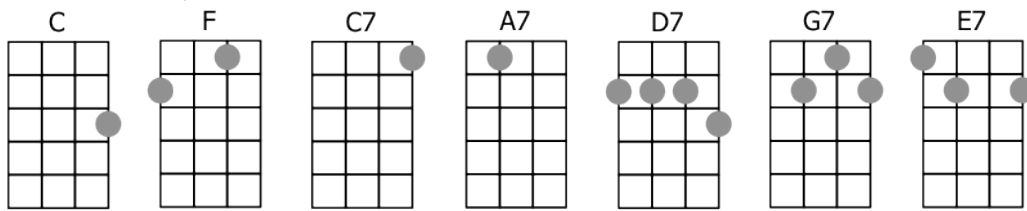

115. San Francisco Bay Blues

Jesse Fuller, as sung by Eric Clapton

Moderately fast

I got the **[C]** blues from my baby livin' **[F]** by the San Francisco **[C]** Bay, **[C7]**
The **[F]** ocean liner's not so far a**[C]**way, **[C7]**
[F] Didn't mean to treat her so bad,
She was the **[C]** best girl I ever have **[A7]** had,
She **[D7]** said goodbye, I can **[D7]** take a cry,
[G7]I wanna lay down n' die.

I **[C]** ain't got a nickel and I **[F]** ain't got a lousy **[C]** dime, **[C7]**
She **[F]** don't come back, **[F]** I ain't gonna to lose my **[E7]** mind.
If I **[F]** ever get her back to stay,
It's gonna **[C]** be another brand new **[A7]** day,
[D7] Walkin' with my baby down **[G7]** by the San Francisco **[C]** Bay.

Instrumental verse – kazoos welcome!

Care – the chord changes get faster from here:

[C] Sittin' down **[F]** lookin' from a **[C]** back door, wond'rin' which **[F]** way to **[C]** go,
[F] The woman I'm so crazy about, she don't love me no **[C]** more. **[C7]**
[F] Think I'll catch me a freight train,
[C] 'cause I'm feelin' **[A7]** blue,
And **[D7]** ride all the way to the end of the line,
[G7] Thinking only of you.

[C] Meanwhile **[F]** livin' in the **[C]** city, just about to **[F]** go in**[C]**insane,
[F] All I heard, my baby, Lord, wishin' you would call my **[C]** name, **[C7]**
[F] If I ever get her back to stay,
It's going to **[C]** be another brand new **[A7]** day,
[D7] Walkin' with my baby down **[G7]** by the San Francisco **[C]** Bay,
Hey, **[A7]** hey,
[D7] Walkin' with my baby down **[G7]** by the San Francisco **[C]** Bay,
Hey, hey, **[A7]** hey,
[D7] Walkin' with my baby down **[G7]** by the San Francisco **[C]** Bay.