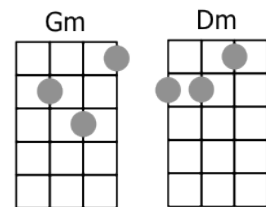

98. Never Know Your Name

Madness

Mid tempo

It was **[Gm]** very late in the **[Gm]** discotheque
I was **[Dm]** feeling blue as I **[Dm]** sometimes do
I **[Gm]** turned around it was **[Gm]** time to go
A **[Dm]** face in the crowd a face I **[Dm]** didn't know
We **[Gm]** got to talking for a **[Gm]** little while
You **[Dm]** said it's not the sort of thing you **[Dm]** usually do
[Gm] Talking to strangers so **[Gm]** late in the night
These days you **[Dm]** never know

} Single strums

Well I **[Gm]** thought you were nice I even told you so
But you **[Dm]** smiled so shyly and said to me
I **[Gm]** bet you say that to all the girls you meet
But it **[Dm]** isn't so
Yes, the **[Gm]** club was closing so we had to leave
We **[Dm]** walked out together just a little ill at ease
I **[Gm]** would have liked to have walked you home
But you **[Dm]** said you'd catch the bus so I ended up alone