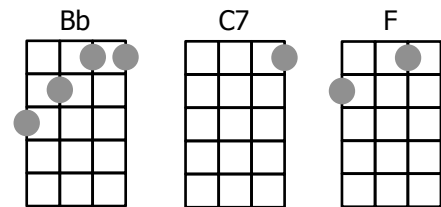

66. I Walk the Line / Wildwood Flower

Mash-up

Johnny Cash and June Carter
Sing as low as you dare!

Intro: [C7] [F] [C7] [F] [Bb] [F] [C7] [F]

Johnny:

I keep a [C7] close watch on this heart of [F] mine
I keep my [C7] eyes wide open all the [F] time
I keep the [Bb] ends out for the tie that [F] binds
Because you're [C7] mine, I walk the [F] line.

Johnny:

I find it [C7] very, very easy to be [F] true
I find my[C7]self alone when each day is [F] through
Yes I'll ad[Bb]mit, I'm a fool for [F] you
Because you're [C7] mine, I walk the [F] line

keep strumming on F but drop the tempo – ditto for all June verses

June:

[F] Oh I'll twine with my mingles and [C7] raven-black [F] hair
With the [F] roses so red and the [C7] lilies so [F] fair
And the [F] myrtle so bright with the [Bb] emerald [F] hue
The [F] pale oleander and [C7] violets so [F] blue

keep strumming F and up the tempo again - ditto for all Johnny verses

Johnny:

As sure as [C7] night is dark and day is [F] light
I keep you [C7] on my mind both day and [F] night
And happi[Bb]ness I've known proves that it's [F] right
Because you're [C7] mine I walk the [F] line