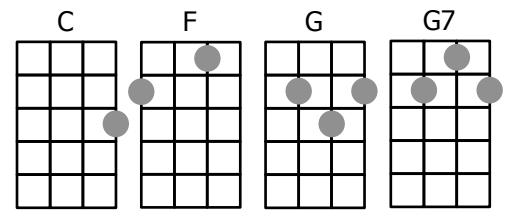

58. My Little Home in Tennessee

The Carter Family

Relaxed bluegrass style – emphasise the upstrokes on beats 2 and 4 and sing just behind the beat

Intro (4 strums on each chord): [C] [F] [G] [C]

[C] Ev'ry night I'm dreaming [F] of a little home
[G] Down among the hills of Tenne[C]ssee,
[C] And I'm always lonely, [F] longing to return
[G] To the place that means the world to [C] me.
[G] Just a little shack, [C] roof all turning black,
[G] Still it is a palace fair to me, [G7]
[C] Songbirds always singin' [F] 'round my kitchen door
[G] In my little home in Tenne[C]ssee

Hum the first 2 lines: [C] [F] [G] [C]

[C] I can see my mother [F] standing by the gate
[G] As I drove the old horse up the [C] lane,
[C] She would never scold me [F] when I'd get in late,
[G] How I wish I'd never caused her [C] pain.
[G] With her tender smile [C] beaming all the while,
[G] No one could be so kind to me, [G7]
[C] Now she's gone to heaven, [F] and she'll never return
[G] To my little home in Tenne[C]ssee.

Hum first 2 lines: [C] [F] [G] [C]

[C] I can still remember [F] many years ago
[G] When my sweetheart wandered by my [C] side,
[C] Down among the mountains [F] where wildflowers grow,
[G] There she promised she would be my [C] bride.
[G] Then another man [C] won her heart and hand,
[G] Then I knew how much she meant to me, [G7]
[C] I was broken-hearted [F] and I went away
[G] From my little home in Tenne[C]ssee.

Hum first 2 lines: [C] [F] [G] [C]

[C] Ev'ry night I'm dreaming [F] of a little home
[G] Down among the hills of Tenne[C]ssee,
[C] And I'm always lonely, [F] longing to return
[G] To the place that means the world to [C] me.
[G] Just a little shack, [C] roof all turning black,
[G] Still it is a palace fair to me, [G7]
[C] Songbirds always singin' [F] 'round my kitchen door
[G] In my little home in Tenne[C]ssee