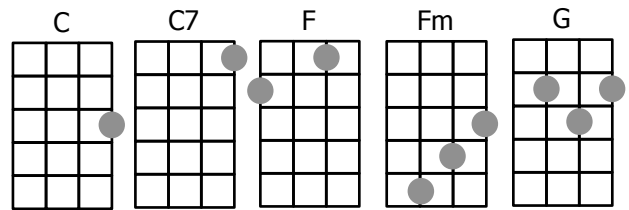

# 53. Alberta

Eric Clapton

**Slow, relaxed and mighty bluesy!**

**If you don't like the look of the Fm chord, just strum C between the verses**

[C] Alberta, Alberta  
[G] Where you been so [C] long? [C7]  
Alberta, Al[F]berta,  
Where you been so [C] long?  
Ain't had no [G] lovin'  
Since you've been [C] gone. [F]-[Fm]-[C]

[NO CHORD] Alberta, Al[C]berta,  
[G] Where'd you stay last [C] night? [C7]  
Alberta, Al[F]berta,  
Where'd you stay last [C] night?  
Come home this [G] mornin'  
Clothes don't fit you [C] right. [F]-[Fm]-[C]

[NO CHORD] Alberta, Al[C]berta,  
[G] Girl, you're on my [C] mind, [C7]  
Alberta, Al[F]berta,  
Girl, you're on my [C] mind,  
Ain't had no [G] lovin'  
Such a great long [C] time. [F]-[Fm]-[C]

[C] Alberta, Alberta  
[G] Where you been so [C] long? [C7]  
Alberta, Al[F]berta,  
Where you been so [C] long?  
Ain't had no [G] lovin'  
Since you've been [C] gone. [F]-[Fm]-[C]