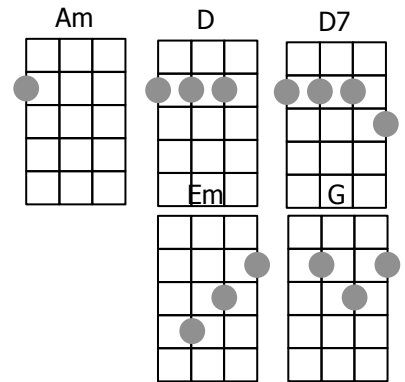

41. Always Look on the Bright Side of Life

Monty Python

Some **[Am]** in life are **[D]** bad,
They can **[G]** really make you **[Em]** mad.
Other **[Am]** things just **[D]** make you swear and **[G]** curse.
And when you're **[Am]** chewing on life's **[D]** gristle,
[G] Don't grumble, give a **[Em]** whistle.
And **[Am]** this'll help things turn out for the **[D7]** best...

And **[G]** always **[Em]** look on the **[Am]** bright **[D7]** side of **[G]** life.

[Em] [Am] [D7]

[G] Always **[Em]** look on the **[Am]** bright **[D7]** side of **[G]** life.

[Em] [Am] [D7]

If **[Am]** life seems jolly **[D]** rotten, there's **[G]** something you've forg**[Em]**otten.

And **[G]** always **[Em]** look on the **[Am]** bright **[D7]** side of **[G]** life. **[Em] [Am] [D7]**

[G] Always **[Em]** look on the **[Am]** bright **[D7]** side of **[G]** life. **[Em] [Am] [D7]**

[Am] Life's a piece of **[D]** shit, **[G]** when you look at **[Em]** it.

[Am] Life's a laugh and **[D]** death's a joke it's **[G]** true.

You'll **[Am]** see it's all a **[D]** show,

Keep `em **[G]** laughing as you **[Em]** go.