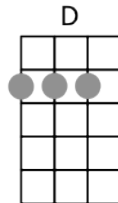

The chords in the verse and pre-chorus are 4 beats

Intro (come after 4-1)

1...2...3...4...1...

[Am] [Am9] [Am] [Am9] [G] [C] [G] [C]

[Am] I never [Am9] thought I'd miss you, [Am]
Half as [Am9] much, as I [G] do. [C][G][C]

[Am] And I never [Am9] thought I'd feel this [Am] way,
The way I [Am9] feel, about [G] you. [C][G][C]

Pre-Chorus

[Em] As soon as I [A7] wake up,
Every [Dm] night, every [E7] day. [Am]
I know that it's [C] you I need,
To [Am7] take the blues [D7] away.

Chorus

[G] It must be [Bm7] love, [Em7] love, [C] love. [D]
[G] It must be [Bm7] love, [Em7] love, [C] love. [D]
[C] Nothing [Em] more, [C] nothing [Em] less.
[C] Love is the [D] best.

[Am] [Am9] [Am] [Am9] [G] [C] [G] [C]

Chorus

[G] It must be [Bm7] love, [Em7] love, [C] love. [D]
[G] It must be [Bm7] love, [Em7] love, [C] love. [D]
[C] Nothing [Em] more, [C] nothing [Em] less.
[C] Love is the [D] best.