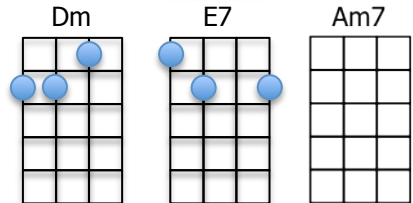

The chords in the verse and pre-chorus are 4 beats

Intro (come after 4-1)

1...2...3...4...1...

[Am] [Am9] [Am] [Am9] [G] [C] [G] [C]

[Am] I never [Am9] thought I'd miss you, [Am]
Half as [Am9] much, as I [G] do. [C][G][C]

[Am] And I never [Am9] thought I'd feel this [Am] way,
The way I [Am9] feel, about [G] you. [C][G][C]

Pre-Chorus

[Em] As soon as I [A7] wake up,
Every [Dm] night, every [E7] day. [Am]
I know that it's [C] you I need,
To [Am7] take the blues [D7] away.

Chorus

[G] It must be [Bm7] love, [Em7] love, [C] love. [D]
[G] It must be [Bm7] love, [Em7] love, [C] love. [D]
[C] Nothing [Em] more, [C] nothing [Em] less.
[C] Love is the [D] best.

[Am] [Am9] [Am] [Am9] [G] [C] [G] [C]

Chorus

[G] It must be [Bm7] love, [Em7] love, [C] love. [D]
[G] It must be [Bm7] love, [Em7] love, [C] love. [D]
[C] Nothing [Em] more, [C] nothing [Em] less.
[C] Love is the [D] best.