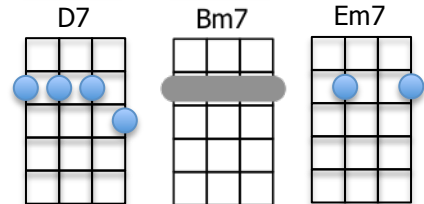

[Am] [Am9] [Am] [Am9] [G] [C] [G] [C]

[Am] How can it [Am9] be that we can,
[Am] Say so [Am9] much, without [G] words. [C][G][C]
[Am] Bless you and [Am9] bless me,
[Am] Bless the [Am9] bees, and the [G] birds. [C][G][C]