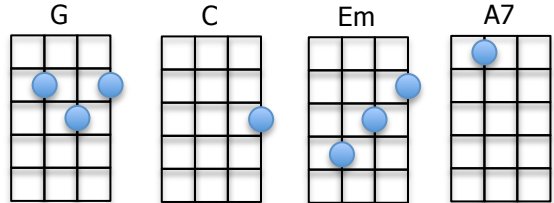

The chords in the verse and pre-chorus are 4 beats

Intro (come after 4-1)

1...2...3...4...1...

[Am] [Am9] [Am] [Am9] [G] [C] [G] [C]

[Am] I never [Am9] thought I'd miss you, [Am]
Half as [Am9] much, as I [G] do. [C][G][C]

[Am] And I never [Am9] thought I'd feel this [Am] way,
The way I [Am9] feel, about [G] you. [C][G][C]

Pre-Chorus

[Em] As soon as I [A7] wake up,
Every [Dm] night, every [E7] day. [Am]
I know that it's [C] you I need,
To [Am7] take the blues [D7] away.

Chorus

[G] It must be [Bm7] love, [Em7] love, [C] love. [D]
[G] It must be [Bm7] love, [Em7] love, [C] love. [D]
[C] Nothing [Em] more, [C] nothing [Em] less.
[C] Love is the [D] best.

[Am] [Am9] [Am] [Am9] [G] [C] [G] [C]

Chorus

[G] It must be [Bm7] love, [Em7] love, [C] love. [D]
[G] It must be [Bm7] love, [Em7] love, [C] love. [D]
[C] Nothing [Em] more, [C] nothing [Em] less.
[C] Love is the [D] best.