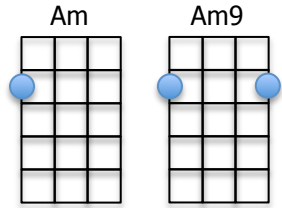

The chords in the verse and pre-chorus are 4 beats

Intro (come after 4-1)

1...2...3...4...1...

[Am] [Am9] [Am] [Am9] [G] [C] [G] [C]

[Am] I never [Am9] thought I'd miss you, [Am]
Half as [Am9] much, as I [G] do. [C][G][C]

[Am] And I never [Am9] thought I'd feel this [Am] way,
The way I [Am9] feel, about [G] you. [C][G][C]

Pre-Chorus

[Em] As soon as I [A7] wake up,
Every [Dm] night, every [E7] day. [Am]
I know that it's [C] you I need,
To [Am7] take the blues [D7] away.

Chorus

[G] It must be [Bm7] love, [Em7] love, [C] love. [D]
[G] It must be [Bm7] love, [Em7] love, [C] love. [D]
[C] Nothing [Em] more, [C] nothing [Em] less.
[C] Love is the [D] best.

[Am] [Am9] [Am] [Am9] [G] [C] [G] [C]

Chorus

[G] It must be [Bm7] love, [Em7] love, [C] love. [D]
[G] It must be [Bm7] love, [Em7] love, [C] love. [D]
[C] Nothing [Em] more, [C] nothing [Em] less.
[C] Love is the [D] best.